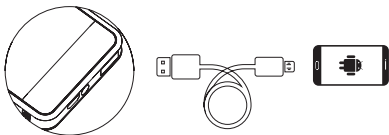

Product Specification

Battery type:	Lithium Polymer
Capacity:	14.8 Wh (3.7V/4.000 mAh)
Micro-USB Input:	5V/1.0A
USB Output:	5V/1.0A
Size:	106 x 59 x 12,3 mm
Weight:	106 g

Compatibility

The powerbank is compatible with all Smartphones, Tablets and other USB powered devices with 5V charging input. To charge your devices with the powerbank, plug this charging cable into the USB output. The supplied cable is able to charge all mobile devices which have a Micro-USB input. For other devices, please use the cable supplied by manufacturer. Pull the cable from the mobile device after finishing charging. The powerbank would automatically shut off after a few seconds.