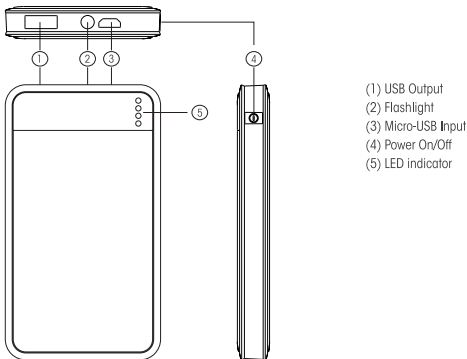

Contents

1 Powerbank, 1 USB to Micro-USB cable, 1 User Guide

LED Indicator

Press the Power On/Off Button to check the remaining capacity. It is recommended to recharge the powerbank when less than 10% power is remaining.