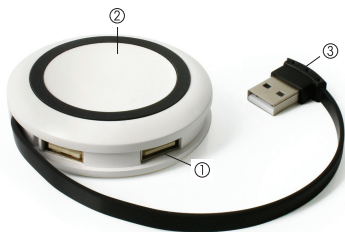

User Guide

XLayer Colour Line Wireless Charger

Thank you for purchasing the XLayer Colour Line Wireless Charger. This charger can be used for all Qi-compliant smartphones and tablets.

Contents

1 Wireless Charger, 1 User Guide

- (1) USB port
- (2) Wireless charging area
- (3) Integrated usb cable

Product Specification

Type C Input:	5V/2.0A
USB Output	5V/1.0A
Wireless Output:	5W (max. 5V/1.0A)
Size:	60 x 60 x 16 mm
Weight:	45 g